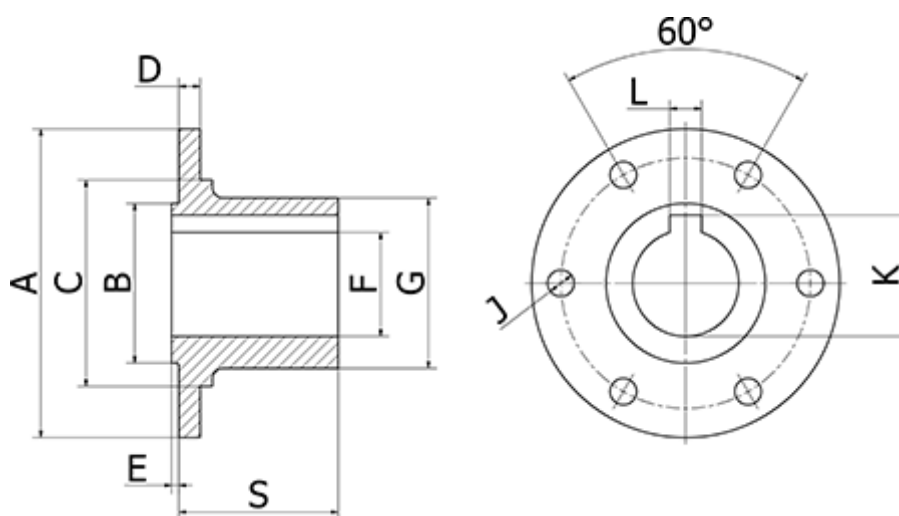

Data Sheet

Article number: 071107240

Description: Elbe Modflange 1.107.240
Ø75 Hole size 30H7

Measures

A = 75	J	= 6
B = 42	K	= 33.3
C = 51.8	L	= 8
D = 6	Number of flange holes	= 6
E = 1.9	S	= 48
F = 30H7		
G = 45		
H = 62		